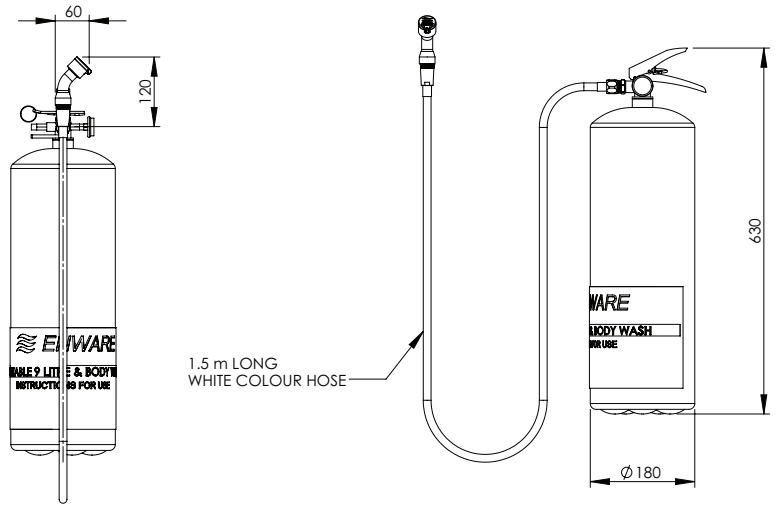

### PRODUCT CODES

EL480

Portable 9L Eye Wash / Body Spray

Version 2.2\_\_24Nov22

## TECHNICAL INFORMATION

Portable Water Capacity	9 Litres
Pressurised to	700 kPa (100 psi)
Flow Rate	8 L/min
Hose Length	1.5 m
Weight	4kg (empty)
Material	304 stainless steel (tank)

Enware Australia advises: